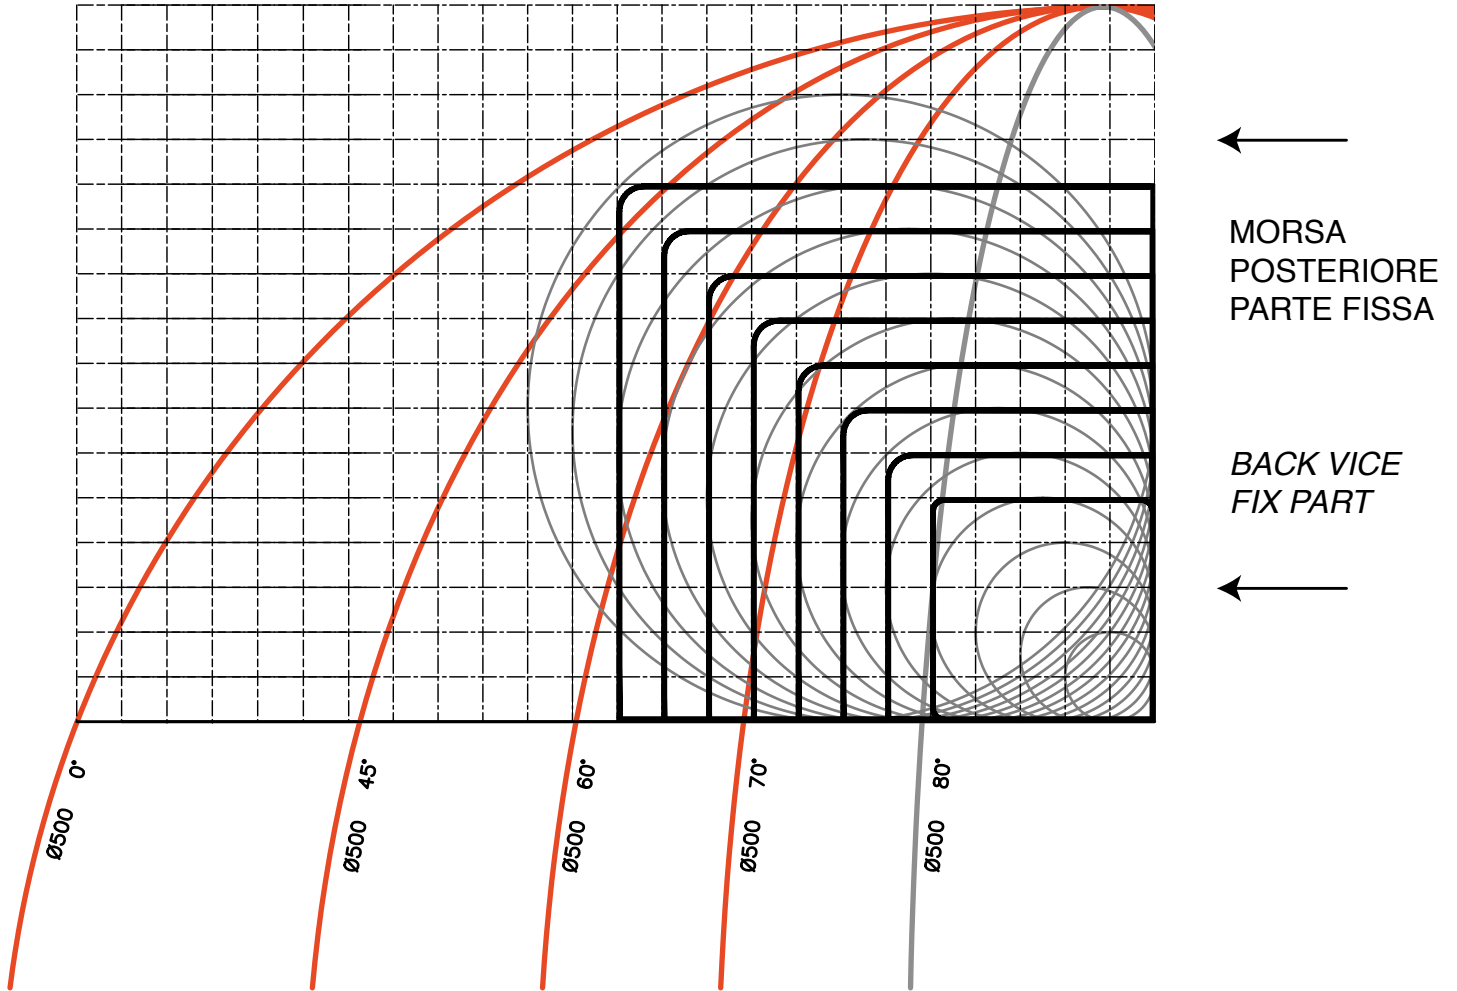

KR3 MK IV MODELLO 2015

KR3 MK IV 2015 VERSION

NOTA: OGNI RIQUADRO MISURA 10mm, CONTARLI PER DETERMINARE LA DIMENSIONE MASSIMA

NOTE: EACH SQUARE MEASURE 10mm, COUNT EACH TO DETERMINE THE MAXIMUM DIMENSION